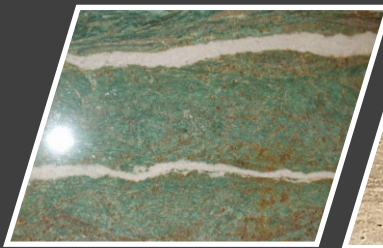

Plot No. 260, Street No. 08, I-9/3,
Industrial Area, Islamabad
Cell: 0333-5133444

muhammadshakeelmunir@gmail.com
lepakminingcompany@gmail.com
sasenterprisesbd@gmail.com

Ocean Blue Granite, Absolute Black Granite, Beige Lime Stone are one of the unique & rarely available materials in the World. Huge deposits of Ocean Blue Granite are found in Balakot (KPK). It has waves like texture that makes it more beautiful & elegant.

Absolute Black Granite's deposits are found in Oghi near Mansehra. World's finest quality Black Granite is extracted in this region.

Beige Lime stone huge deposits are available in Mianwali (Punjab).

It can be used for facade, flooring, wall mount feature wall, stairs, kitchen and bathroom counters.